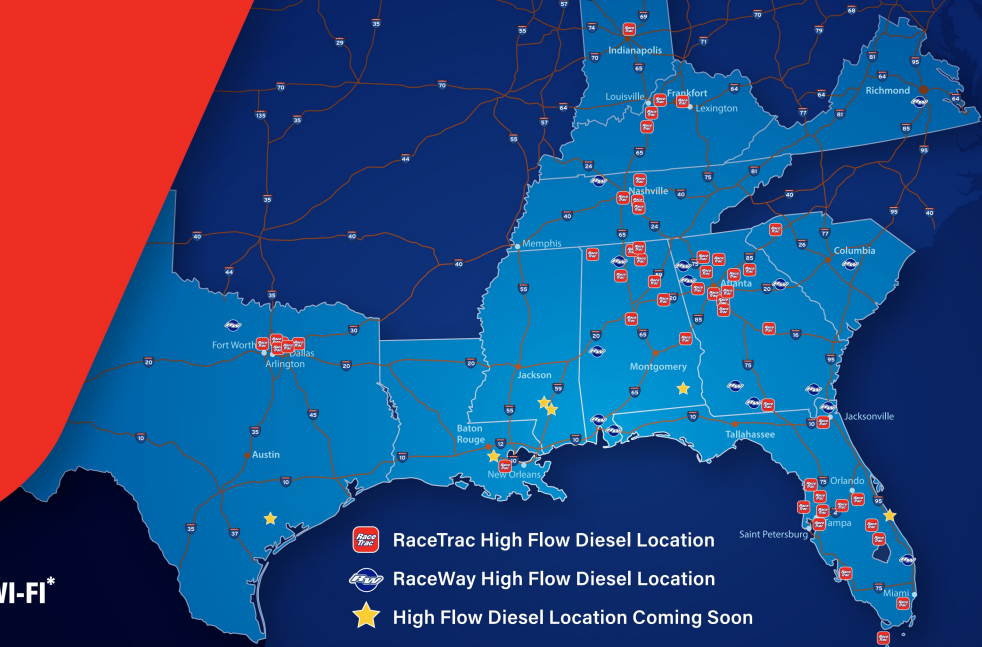

OVER 60 HIGH FLOW DIESEL LOCATIONS ACROSS 11 STATES

- DEF
- PARKING
- TRUCK SCALES
- HOT FOOD
- WI-FI*

ALABAMA

Alabaster	550 Hwy. 31				
Creola	10033 US Hwy. 43 N.				
Decatur	2331 Hwy 20 W.				
Demopolis	705 Hwy 80 E.				
Gadsden	1715 W. Grand Ave.				
Huntsville	13401 Memorial Pkwy. S.E.				
Huntsville	3725 Alabama Hwy. 53				
Moulton	11550 AL Hwy. 157				
Opelika	1155 Columbus Pkwy.				
Oxford	204 Grace St.				
Foley	16161 Foley Beach Express				
Huntsville	1855 72 East				
Tuscumbia	76 Hwy. 20				
★ COMING SOON ★					
Dothan	3605 Reeves St.				

FLORIDA

Brooksville	30480 Cortez Blvd.				
Davenport	45119 U.S. Hwy 27				
Fort Myers	16371 Lee Rd.				
Hudson	16640 U. S. Hwy. 19 N.				
Jacksonville	6635 Pritchard Rd.				
Lecanto	3310 W. Gulf To Lake Hwy.				
Marathon	3896 Overseas Hwy.				
Miami	19995 S.W. 177th Ave.				
Okeechobee	975 N.E. Park St.				
Okeechobee	3010 E. State Rd. 60				
Orlando	300 Tradeport Dr.				
San Antonio	29200 S.R. 52				
Tampa	5951 N. U.S. Hwy. 301				
Yulee	462569 S.R. 200				
Lake Worth	5595 S Haverhill Rd.				

★ COMING SOON ★

Carthage 1044 U.S. Highway 59 N.

VIRGINIA

North Chesterfield 5600 Route 1

*Wi-Fi available at all stores.

YOUR ON-THE-GO FLEET FUELING DESTINATION

Make RaceTrac and RaceWay your next stop while you're on the road. Fuel up with spacious high flow fueling lanes and DEF at the pump or our large selection of delicious grab & go hot food. Our goal is to be your fleet fueling partner with our wide variety of professional driver amenities and services.

SPACIOUS, DEDICATED HIGH FLOW DIESEL FUELING LANES.

QUALITY, GRAB & GO FOOD

DEF AVAILABLE RIGHT AT THE PUMP

CERTIFIED CAT SCALES

FLEET CARD ACCEPTANCE

JOIN RACETRAC REWARDS

FUEL YOUR SAVINGS WITH OUR RACETRAC REWARDS PROGRAM! EARN POINTS IN-STORE TO REDEEM FOR FREE ITEMS AT ANY RACETRAC LOCATION.